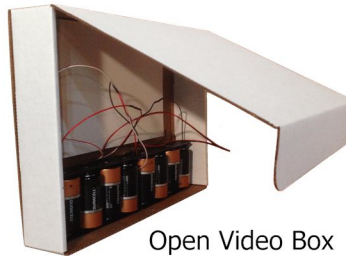

Cardboard LCDs

Battery power will last for weeks with your Video Ad!

2 options:

1. Cardboard LCD Kit

Use in your Point of Purchase Display!

2. Cardboard Video Box

Graphics Optional

Open Video Box to access batteries (Batteries not included)

Easily attaches to your Pallet or Store Display!

Cardboard Display with LCD Kit

Cardboard LCD Kit Includes:

7" Commercial Grade LCD in thin Cardboard Housing. Easy to attach to any promotional display for immediate use.

Cardboard Video Box Includes:

7" Commercial Grade LCD in complete Cardboard Housing. Easy to attach to any pallet or promotional display.
Single Activation Push Button.
Dual Battery Packs to hold 8 "D" Cell Batteries (Note: Batteries not included). System will play a one minute video and automatically power off. Tested to handle as many as 1,000 customer views on a single set of batteries.