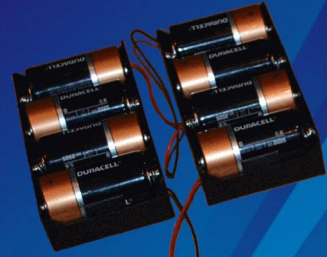

Cardboard LCDs

Battery power will last for weeks with your Video Ad!

2 options:

1. Cardboard LCD Kit

Use in your Point of Purchase Display!

2. Cardboard Video Box

Graphics Optional

Open Video Box to access batteries (Batteries not included)

Easily attaches to your Pallet or Store Display!

Cardboard Display with LCD Kit

Cardboard LCD Kit Includes:

7" Commercial Grade LCD in thin Cardboard Housing. Easy to attach to any promotional display for immediate use.

Wired Single Activation Push Button that you can mount yourself.
Dual Battery Packs to hold 8 "D" Cell Batteries (Note: Batteries not included). System will play a one minute video and automatically power off. Tested to handle as many as 1,000 customer views on a single set of batteries.

Cardboard Video Box Includes:

7" Commercial Grade LCD in complete Cardboard Housing. Easy to attach to any pallet or promotional display.
Single Activation Push Button.
Dual Battery Packs to hold 8 "D" Cell Batteries (Note: Batteries not included). System will play a one minute video and automatically power off. Tested to handle as many as 1,000 customer views on a single set of batteries.