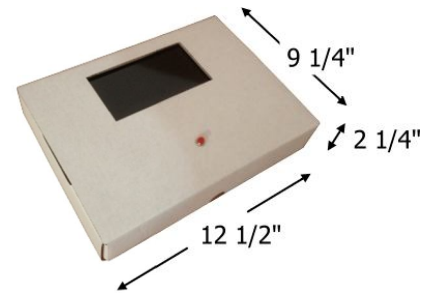

Easily attaches to your Pallet or Store Display!

Cardboard Display with LCD Kit

Cardboard LCD Kit Includes:

7" Commercial Grade LCD in thin Cardboard Housing. Easy to attach to any promotional display for immediate use.

Wired Single Activation Push Button that you can mount yourself.
Dual Battery Packs to hold 8 "D" Cell Batteries (Note: Batteries not included). System will play a one minute video and automatically power off. Tested to handle as many as 1,000 customer views on a single set of batteries.

Cardboard Video Box Includes:

7" Commercial Grade LCD in complete Cardboard Housing. Easy to attach to any pallet or promotional display.
Single Activation Push Button.
Dual Battery Packs to hold 8 "D" Cell Batteries (Note: Batteries not included). System will play a one minute video and automatically power off. Tested to handle as many as 1,000 customer views on a single set of batteries.