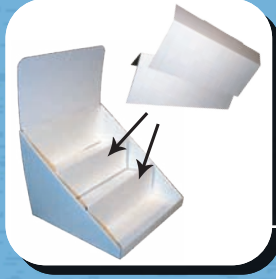

Model~8038
Front Lips
(Inserts only)
11 7/8" w X 4 7/8" h
Adds 2" to each tier.
To be used w/models:
8030~8031~8032~8033