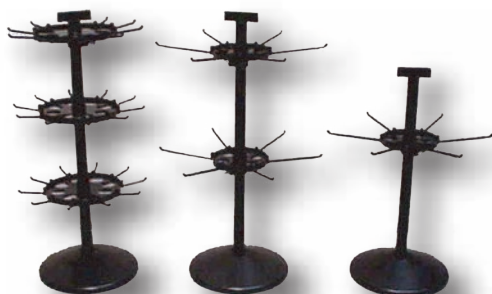

Hi-Impact Spinner Displays

Alternate Products Also Available:

www.CardboardDisplays.com
www.DisplaysInStock.com
www.24HourDisplays.com
www.HiImpactDisplays.com
www.MusicDisplays.com
www.DiscountDisplay.com
www.AcrylicDisplays.com
www.WireDisplays.biz