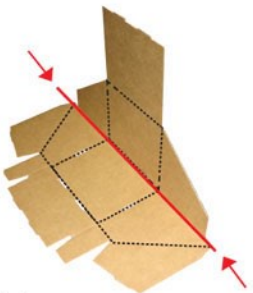

MODEL # CD 8005 & 8006

6" Counter Display

1

Fold the display in half.

2

Fold in side flaps.

3

Fold up side panels.

4

Lock in side panels.

5

Fold the front lip up and over the tabs.

6

Fold down the top panels .

7

Then lock into position.